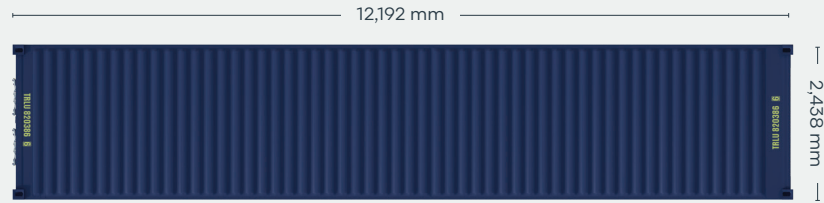

CONTAINER ROOF