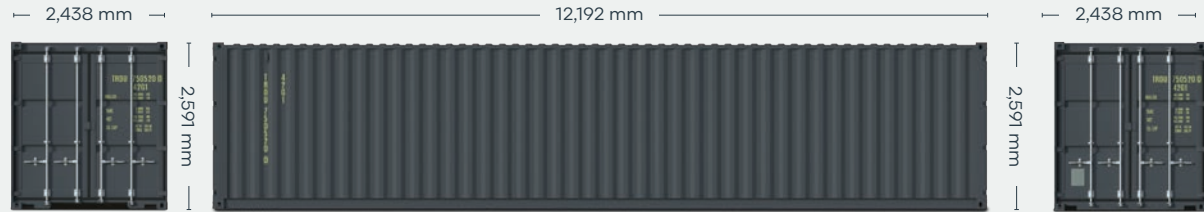

CONTAINER ROOF

CONTAINER FRONT

CONTAINER SIDE

CONTAINER REAR

DIMENSIONS (METRIC/IMPERIAL)

EXTERNAL DIMENSIONS

Length	12,192 mm	40' 0.0"
Width	2,438 mm	8' 0.0"
Height	2,591 mm	8' 6.0"

INTERNAL DIMENSIONS

Length	11,978 mm	39' 3.6"
Width	2,352 mm	7' 8.6"
Height	2,393 mm	7' 10.2"

DOOR OPENING

Width	2,343 mm	7' 8.2"
Height	2,280 mm	7' 5.8"

CAPACITY & WEIGHTS

Inside Cubic Capacity	67.4 m³	2380 ft³
Max Gross	30,480 kg	67,200 lbs
Payload	26,900 kg	59,310 lbs
Tare	3,580 kg	7,890 lbs

NOTE: The dimensions and door openings of all containers correspond to ISO standards. However, due to production tolerances, a difference in measurement is possible.

DISCLAIMER: Every effort is made to ensure this information is accurate, however Triton does not assume any liability for the accuracy of the information and content provided in marketing or information materials, or for the consequences resulting from using the information and content provided. Triton does not guarantee or claim that said information and content is exhaustive. Claims as to the exhaustive nature of said information and content are excluded. The information and content is only provided for advertising purposes and is non-binding. No explicit or implied warranties or guarantees are made. The container displayed only represents a sample of the entire fleet.

The following items are registered or unregistered service marks in the United States and/or foreign jurisdictions pursuant to applicable intellectual property law and are the property of Triton International Limited and its subsidiaries: Triton® and TAL®.